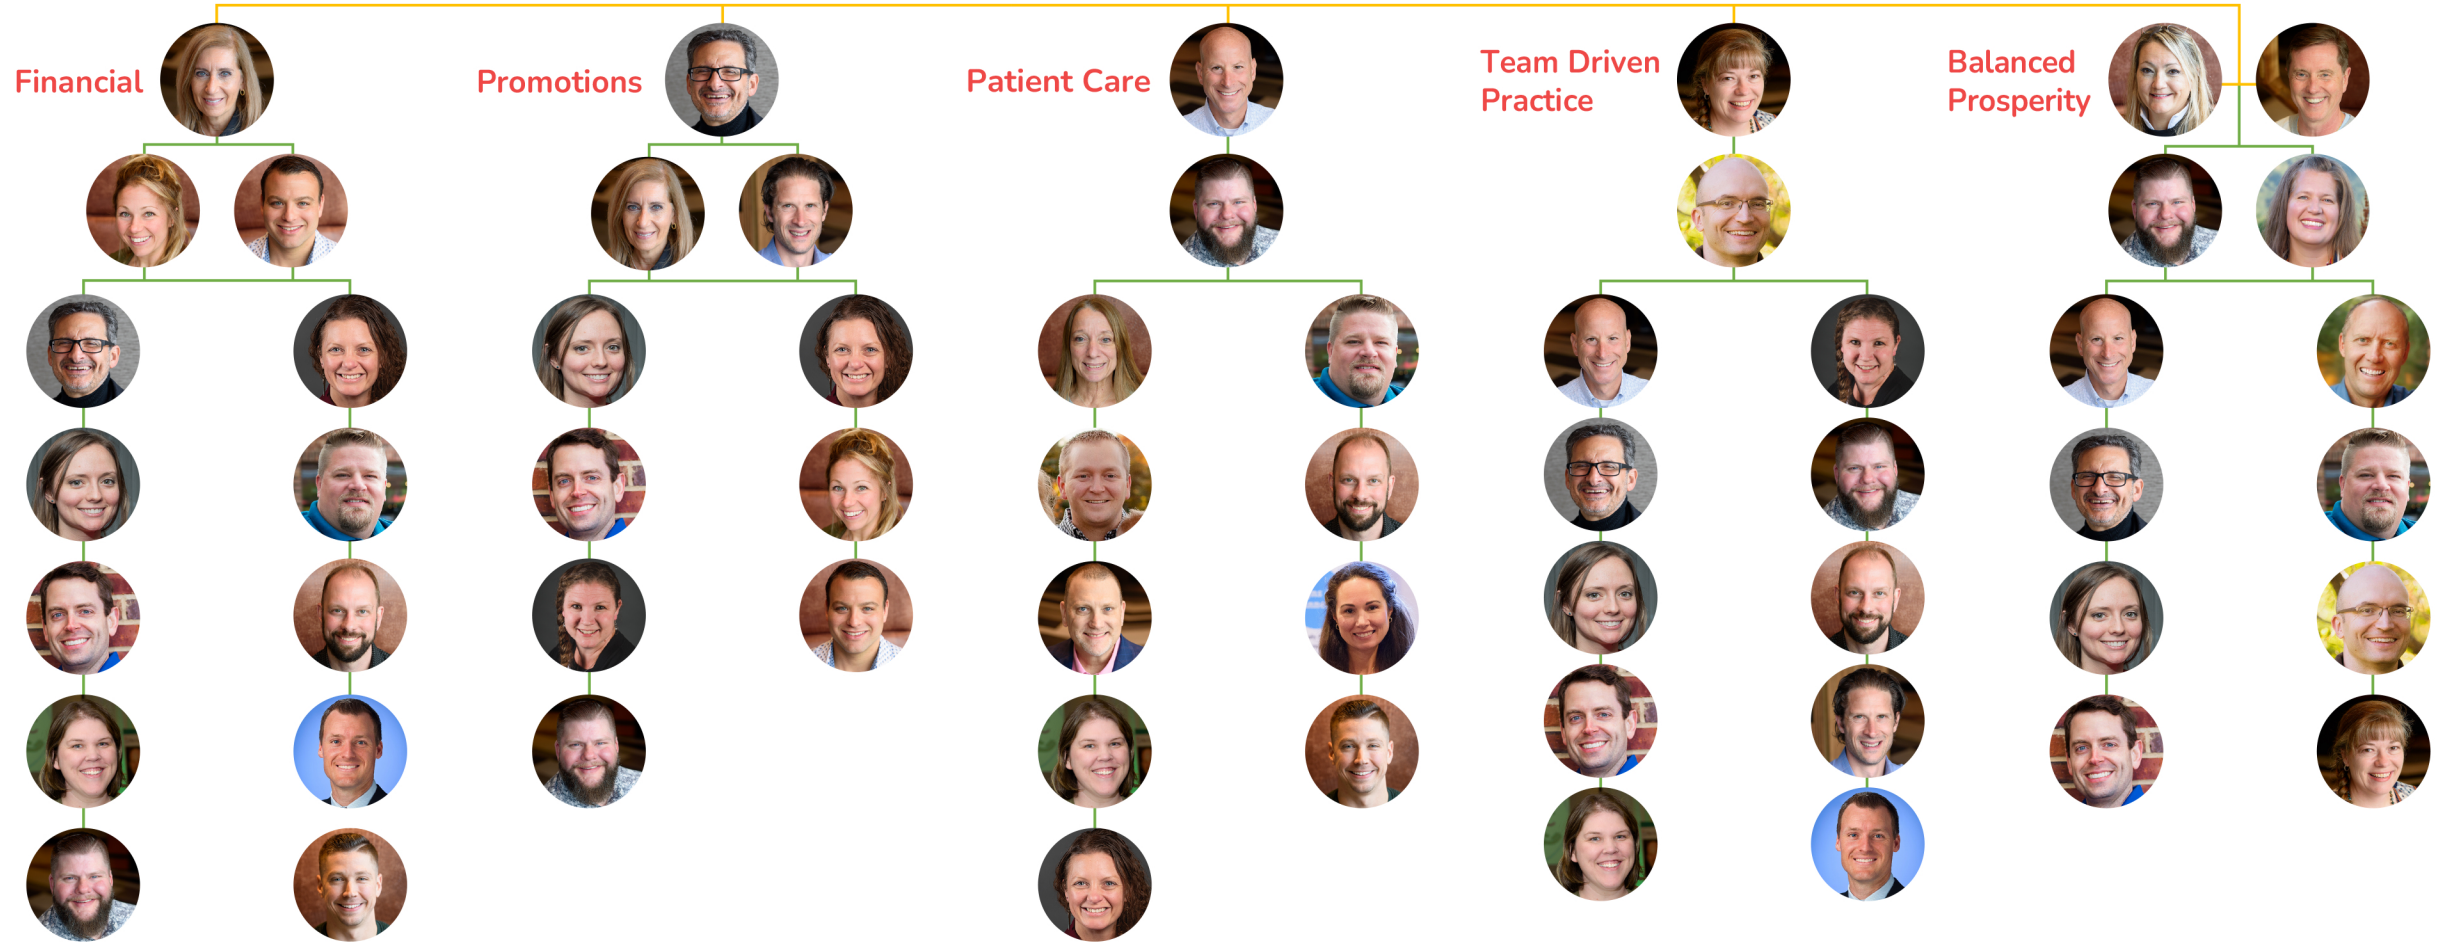

# TLC EXPERTS 2024

**Cathy Gurman**  
Annie Reyes  
Matt Reyes

**Dean DePice**  
Cathy Gurman  
Nate Sikora

**Joe Baker**  
Burke Larsen

**Trea Wessel**  
Phil Szalowski

**Rosemary DePasque**  
Scot McCormick  
Burke Larsen  
Mandi Larsen

Dean DePice  
Ashley Genthner  
Stephen Genthner  
Melinda Hallam  
Burke Larsen  
Sandy Martin  
Kurt Pepperell  
Ryan Pilsner  
Erik Van Slooten  
Ryan Weaver

Ashley Genthner  
Stephen Genthner  
Kathy Hoyt  
Burke Larsen  
Sandy Martin  
Annie Reyes  
Matt Reyes

Terri Bonner  
Zach Brown  
Linn Erickson  
Melinda Hallam  
Sandy Martin  
Kurt Pepperell  
Ryan Pilsner  
Jilian Stogniew  
Ryan Weaver

Joe Baker  
Dean DePice  
Ashley Genthner  
Stephen Genthner  
Melinda Hallam  
Kathy Hoyt  
Burke Larsen  
Ryan Pilsner  
Nate Sikora  
Erik Van Slooten

Joe Baker  
Dean DePice  
Ashley Genthner  
Stephen Genthner  
Bill Lawler  
Kurt Pepperell  
Phil Szalowski  
Trea Wessel